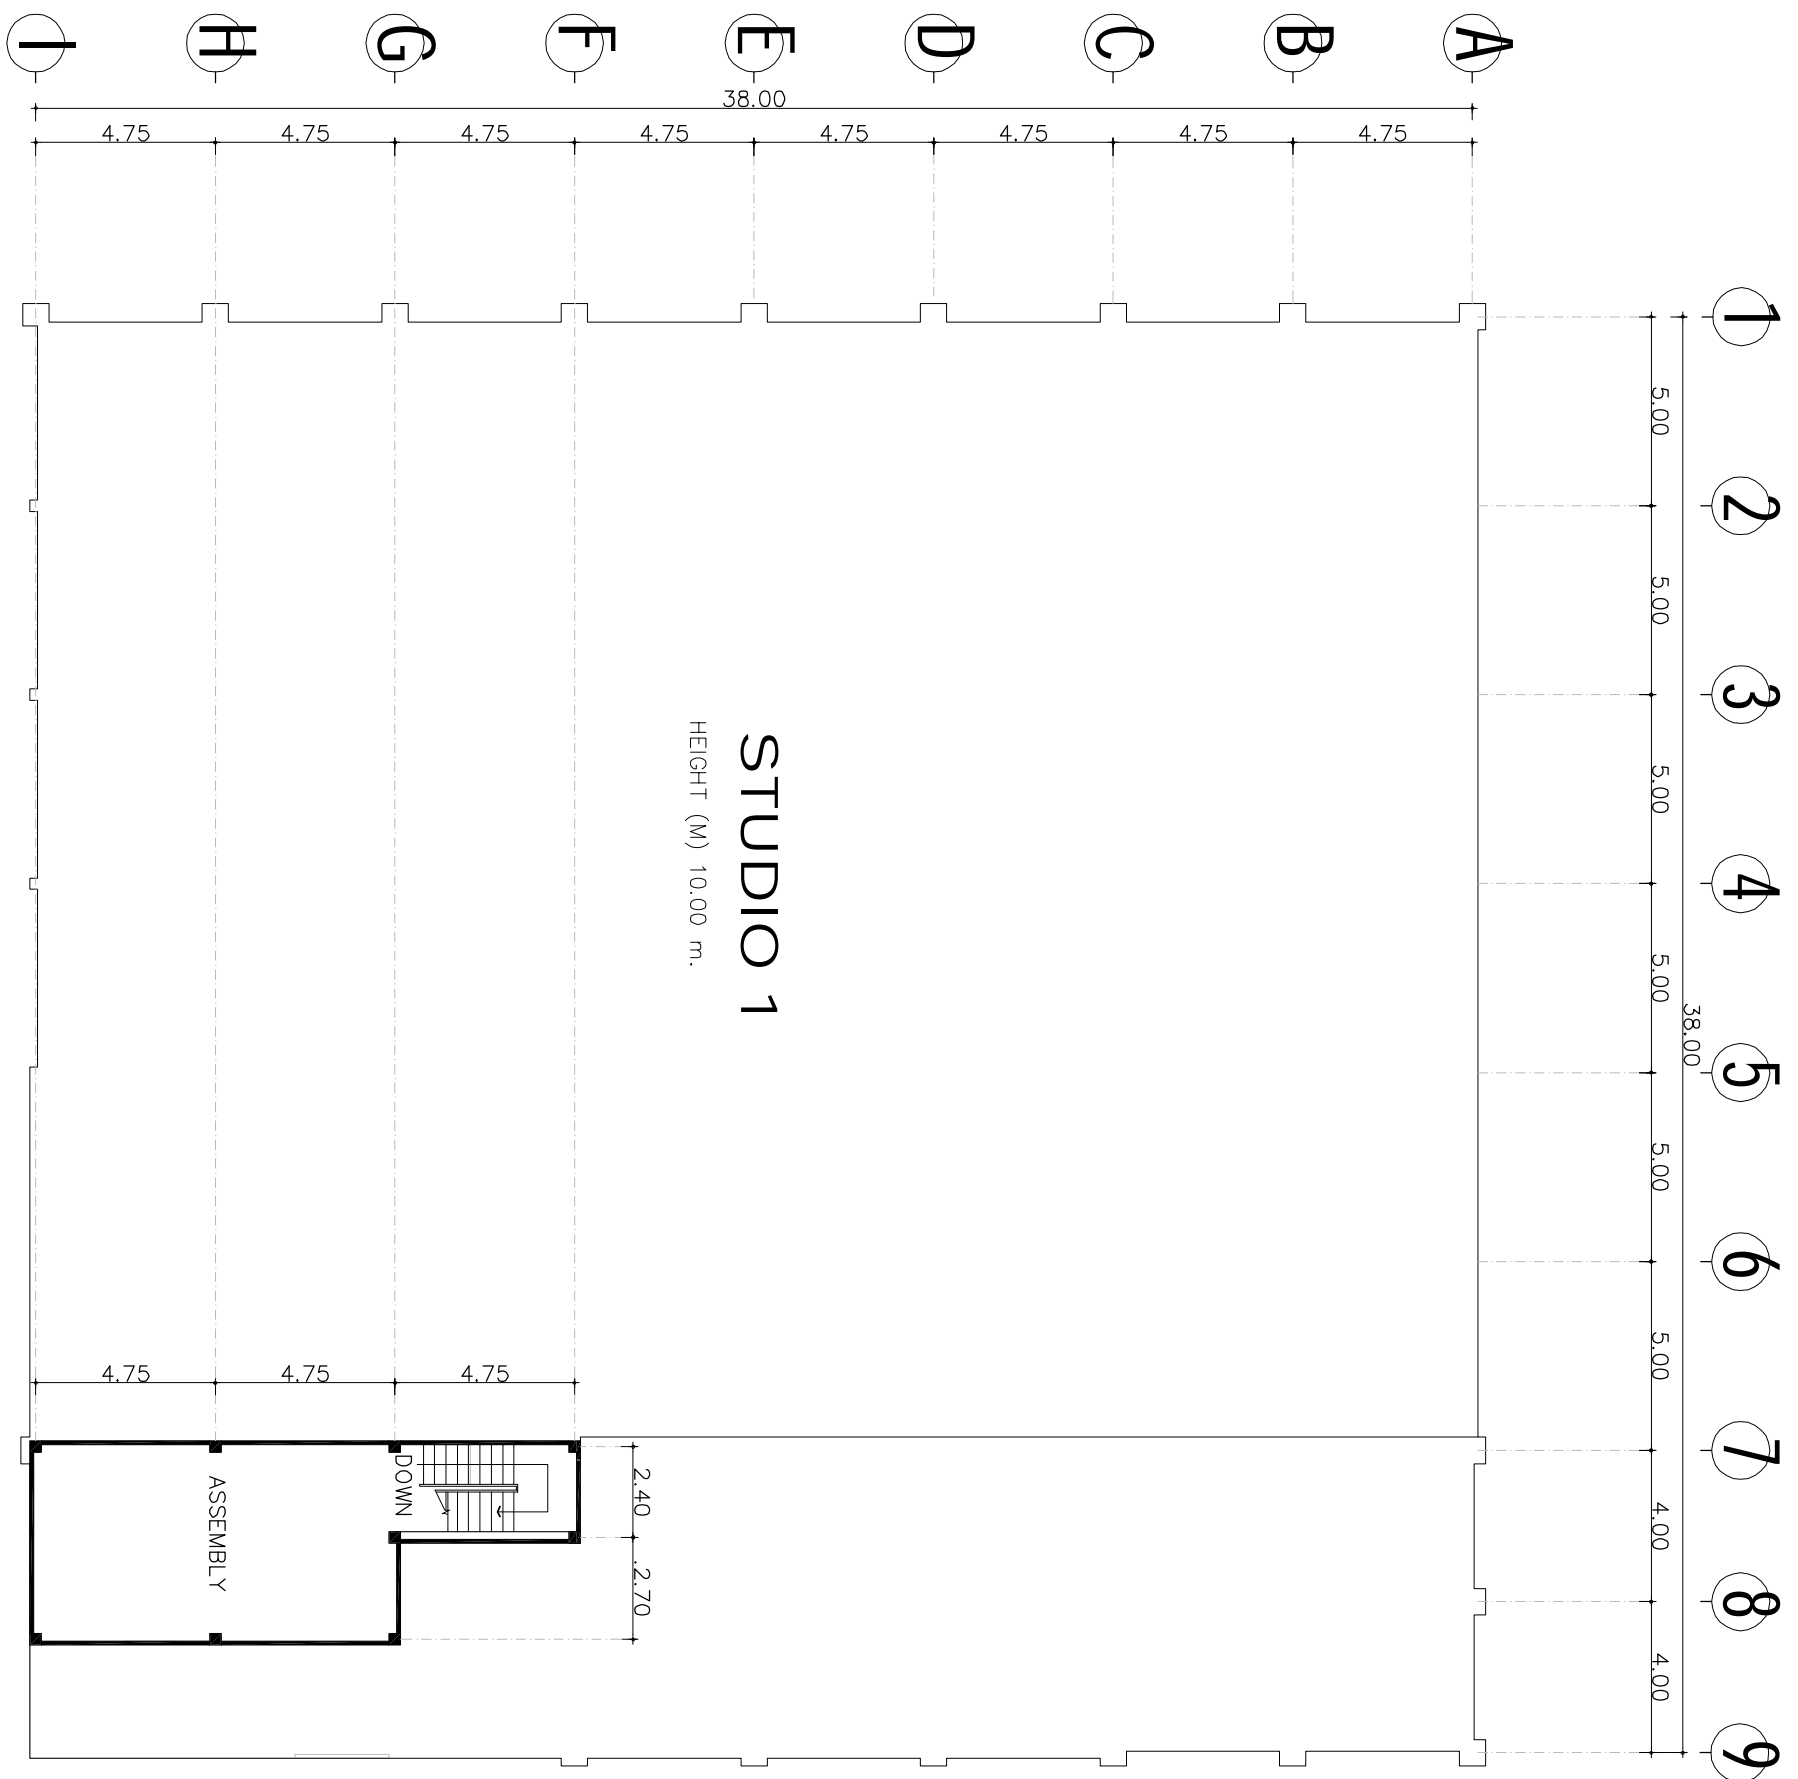

GROUND FLOOR PLAN STUDIO 1

SCALE

STUDIO 1
 HEIGHT (M) 10.00 m.

ASSEMBLY

DOWN

SECOND FLOOR PLAN STUDIO 1

SCALE

200

SECTION STUDIO 1

SCALE 1 : 200