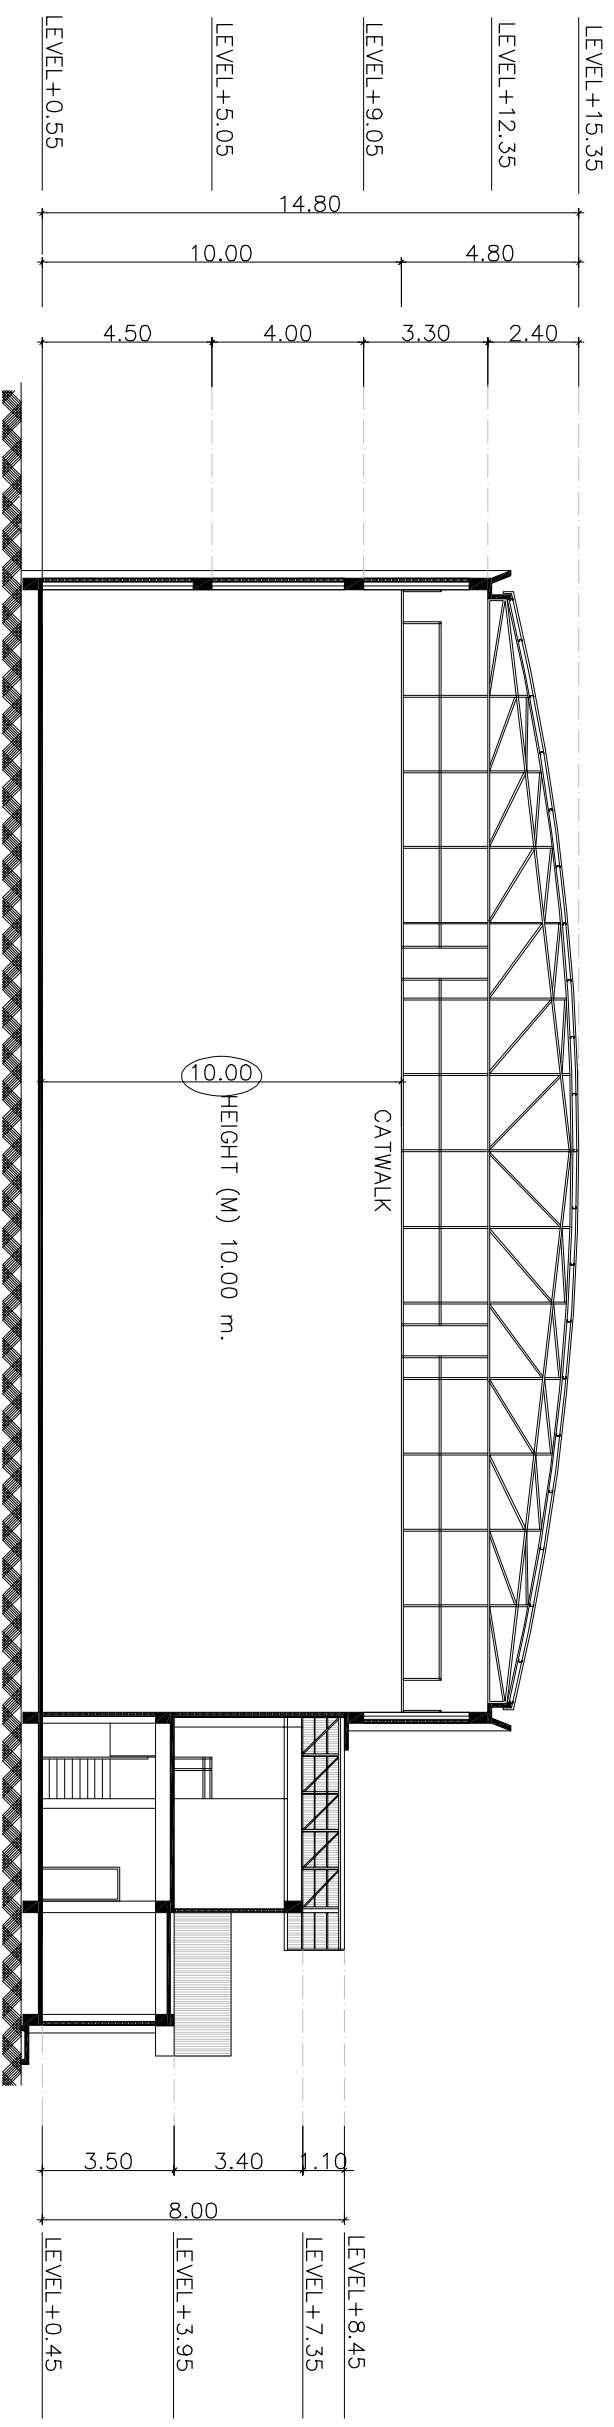

GROUND FLOOR PLAN STUDIO 1

SCALE

STUDIO 1
 HEIGHT (M) 10.00 m.

ASSEMBLY

DOWN

SECOND FLOOR PLAN STUDIO 1

SCALE

200

SECTION STUDIO 1

SCALE 1 : 200